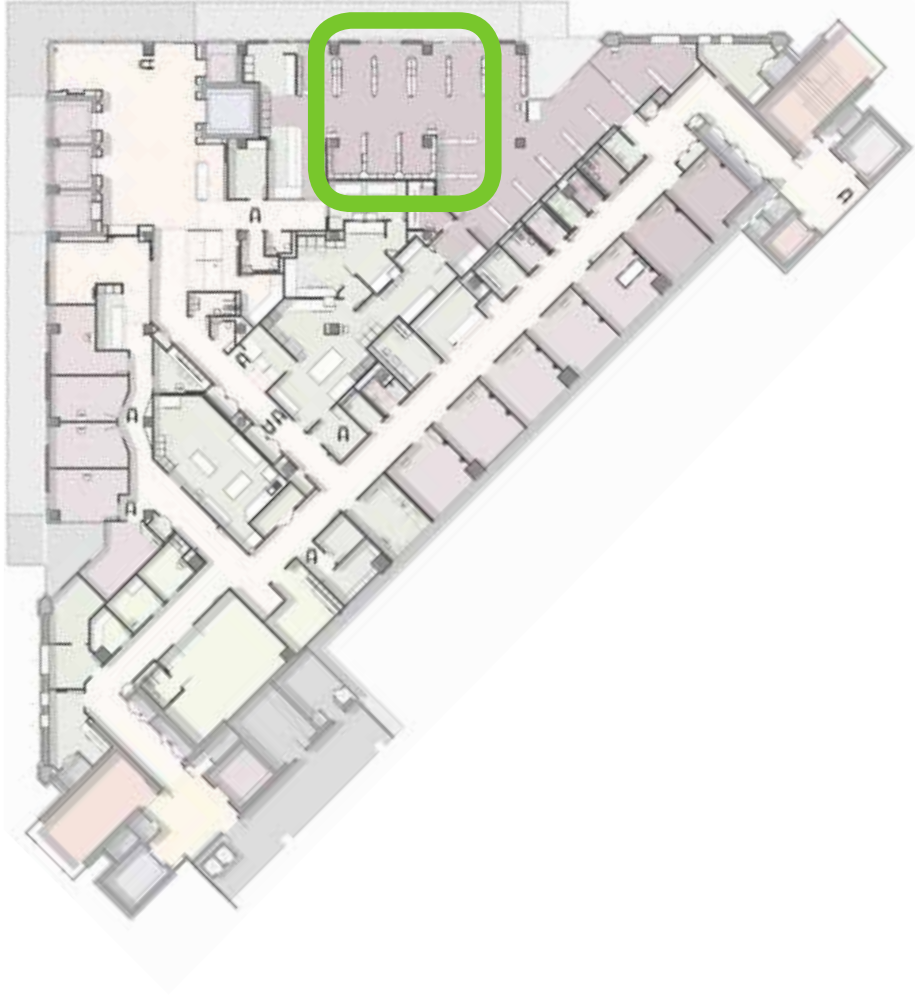

Sixth Floor Plan

KEY

- 1. Womens Health Department
- 2. Urology Department
- 3. GI Department
- 4. ENT+MAX Fax Department
- 5. Paediatrics Department
- 6. Public Lifts

SHARD - MAIN RECEPTION

SHARD - CAFETERIA

41 WELBECK STREET

SYDNEY STREET

CANCER CENTRE AT GUY'S HOSPITAL

TENTH FLOOR

ELEVENTH FLOOR

KEY

- 1. Reception / Waiting
- 2. Consult / Exam
- 3. Chemotherapy
- 4. Pharmacy
- 5. Diagnostics
- 6. Bedroom
- 7. Operating Theatre
- 8. Recovery
- 9. ITU
- 10. Support

CANCER CENTRE AT GUY'S HOSPITAL

TWELFTH FLOOR

THIRTEENTH FLOOR

KEY

- 1. Reception / Waiting
- 2. Treatment
- 3. Bedroom
- 4. Balcony
- 5. Support
- 6. Pantry

CANCER CENTRE AT GUY'S HOSPITAL - RECEPTION

CANCER CENTRE AT GUY'S HOSPITAL - ONCOLOGY