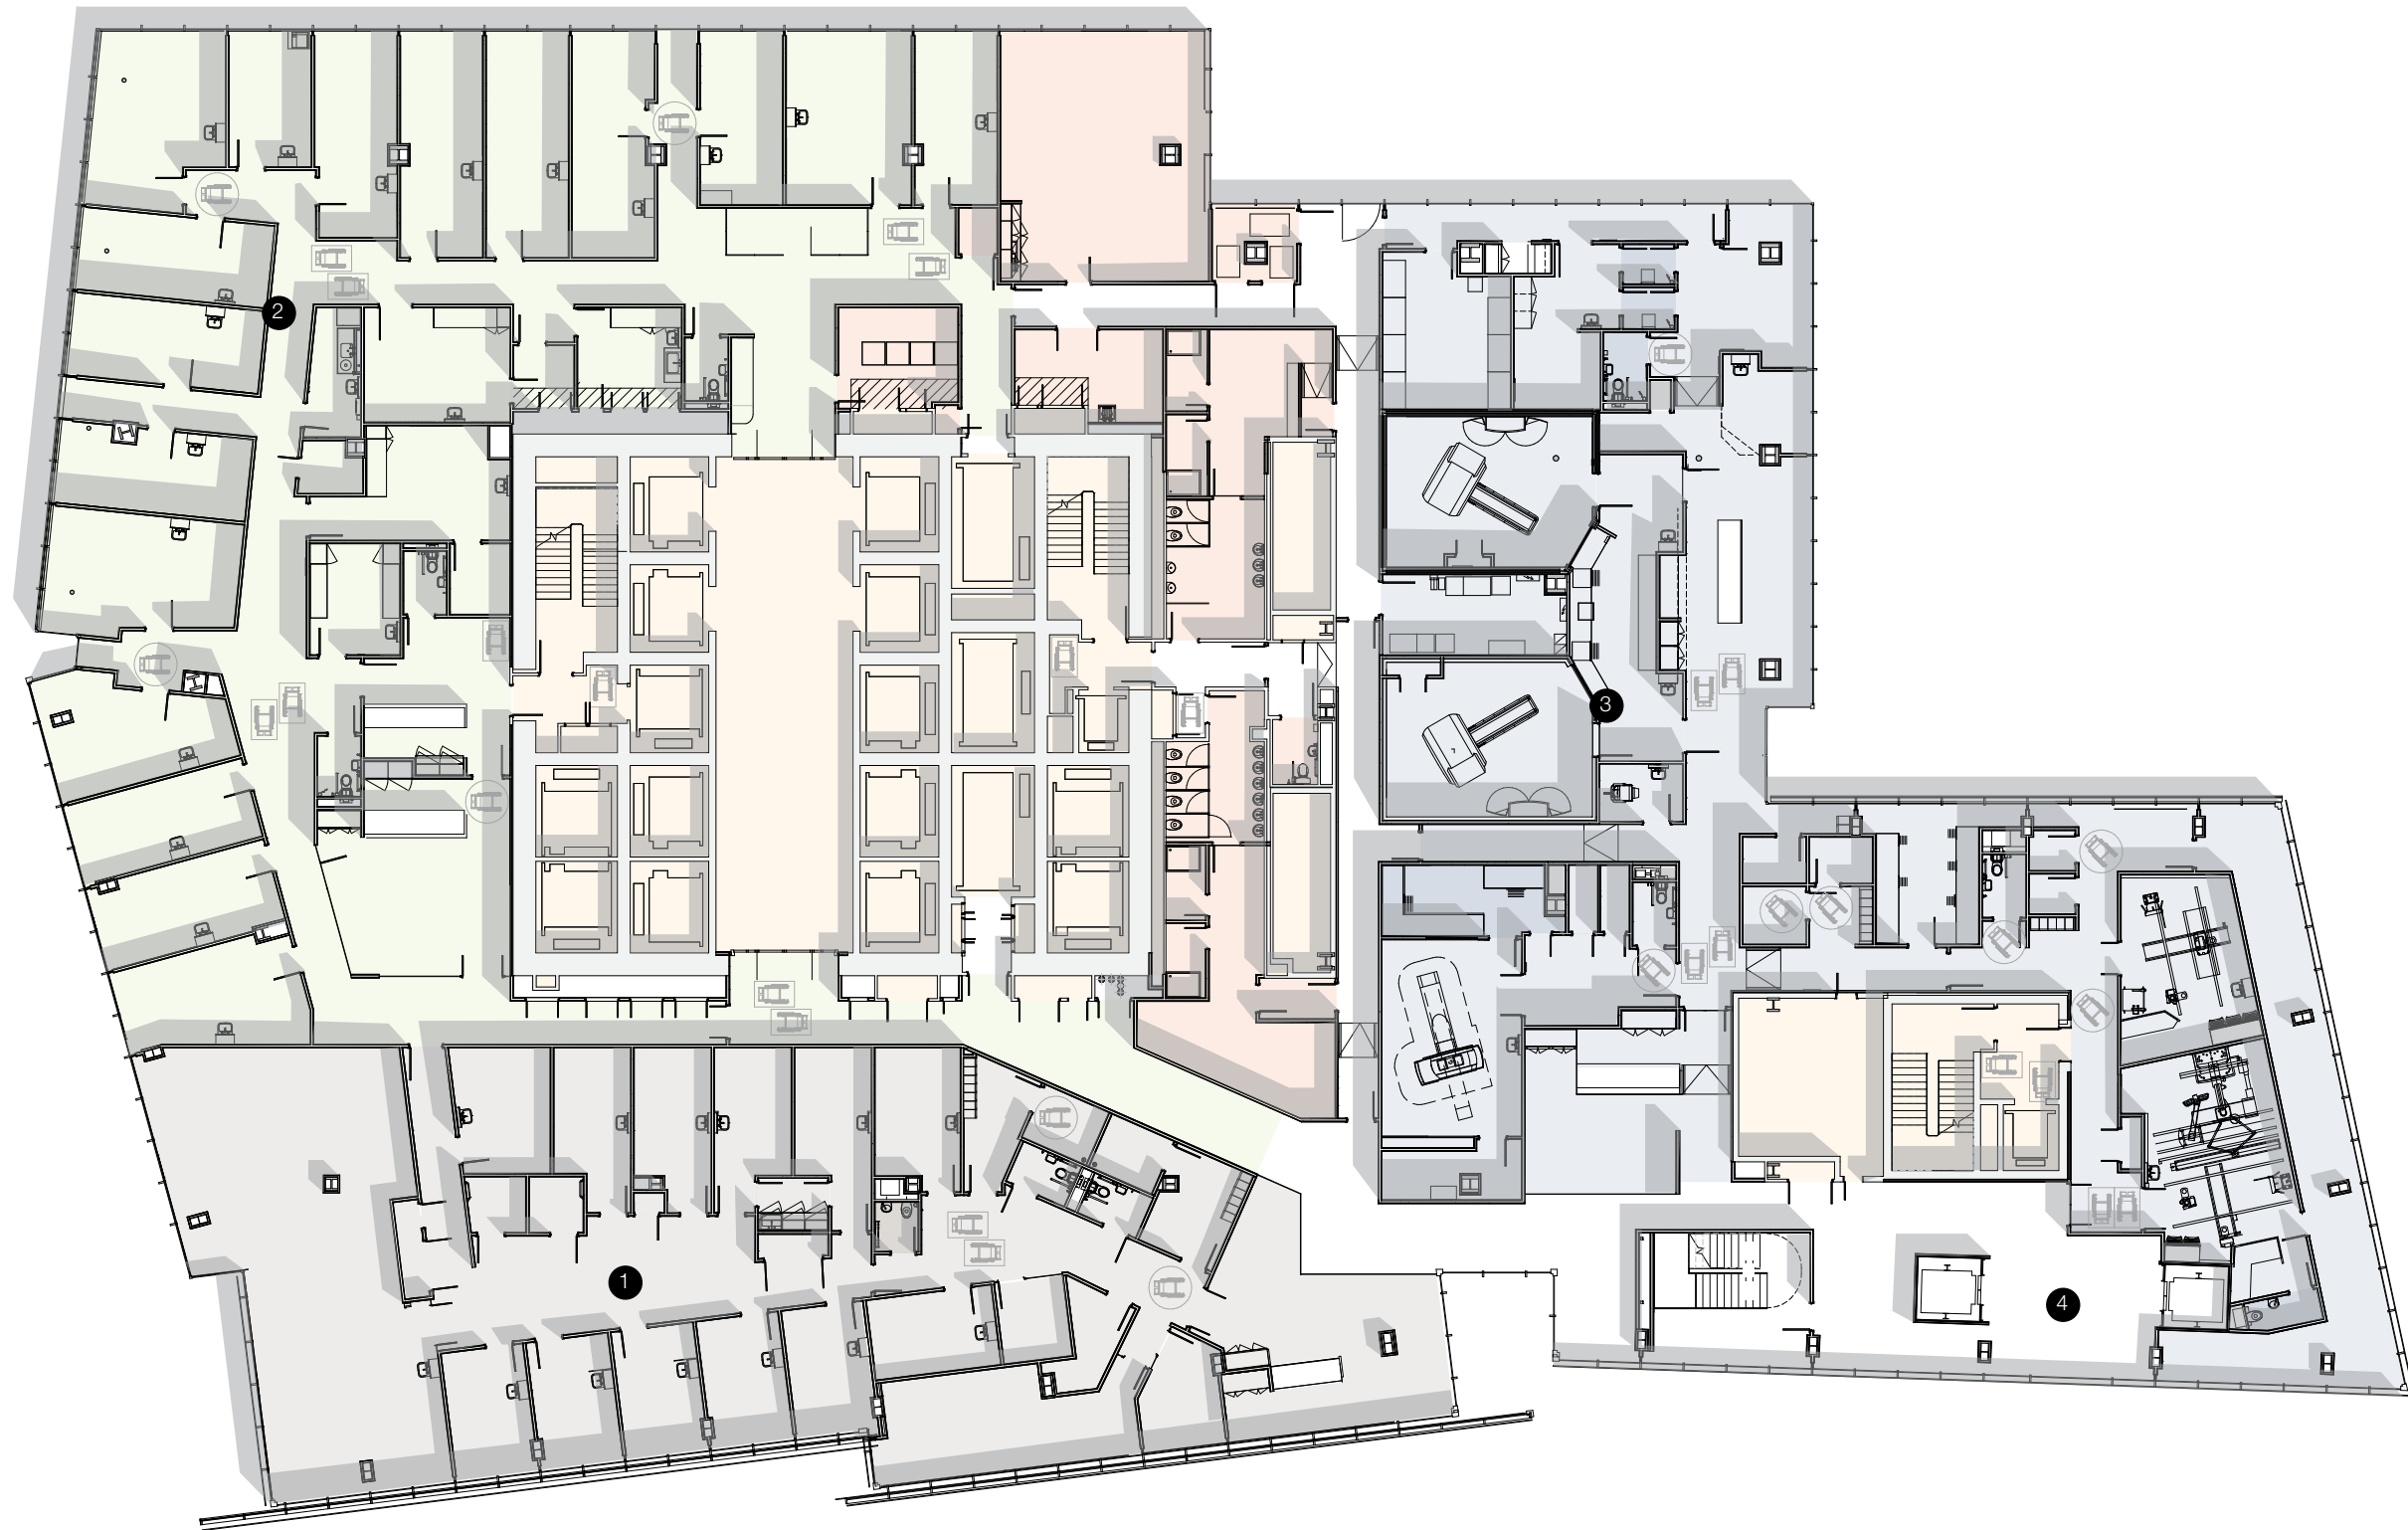

Fourth Floor Plan

KEY

- 1. Typical Consult Room
- 2. Dermo Room
- 3. Treatment Room
- 4. Cafe
- 5. MDT Room
- 6. Reception
- 7. Public Lifts

Fifth Floor Plan

KEY

- 1. Physio Department
- 2. Orthopaedics Department
- 3. Imaging Department
- 4. Public Lifts

Sixth Floor Plan

KEY

- 1. Womens Health Department
- 2. Urology Department
- 3. GI Department
- 4. ENT+MAX Fax Department
- 5. Paediatrics Department
- 6. Public Lifts

SHARD - MAIN RECEPTION

SHARD - CAFETERIA

CANCER CENTRE AT GUY'S HOSPITAL

TWELFTH FLOOR

THIRTEENTH FLOOR

KEY

- 1. Reception / Waiting
- 2. Treatment
- 3. Bedroom
- 4. Balcony
- 5. Support
- 6. Pantry

CANCER CENTRE AT GUY'S HOSPITAL - RECEPTION

CANCER CENTRE AT GUY'S HOSPITAL - ONCOLOGY