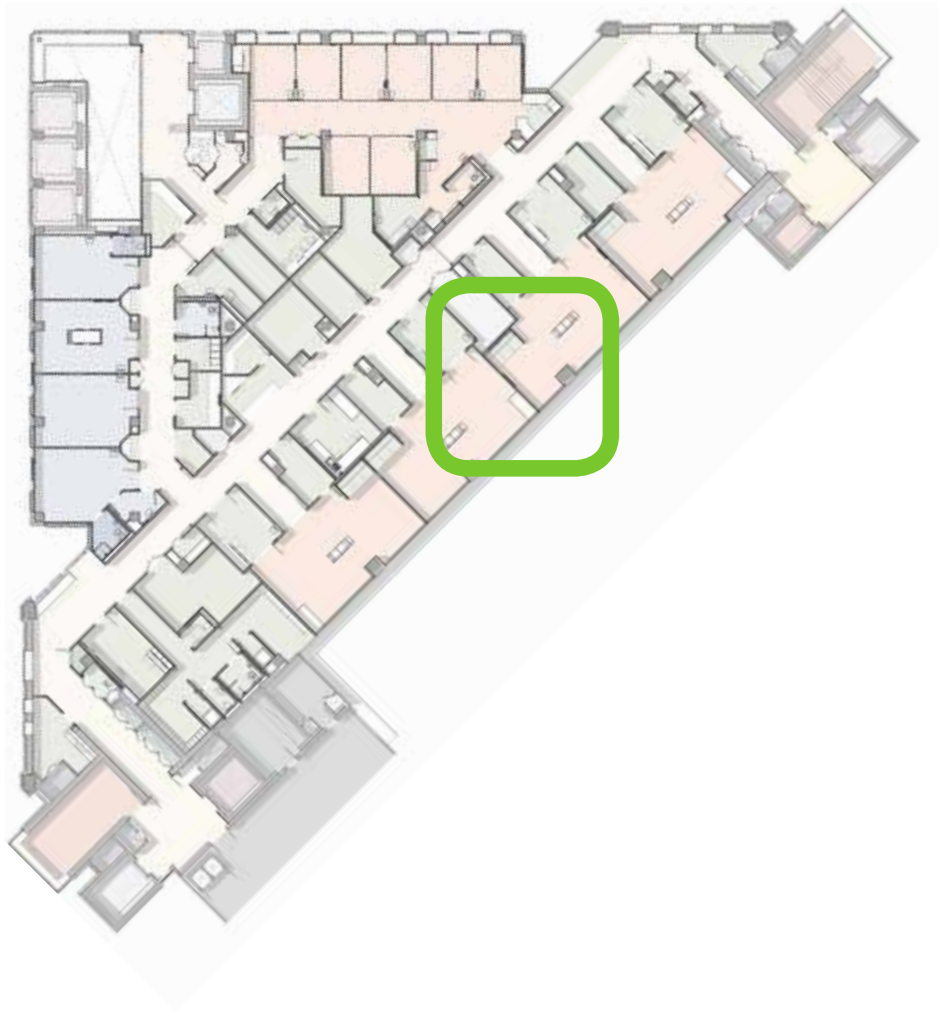

CANCER CENTRE AT GUY'S HOSPITAL - ITU

CANCER CENTRE AT GUY'S HOSPITAL - THEATRE