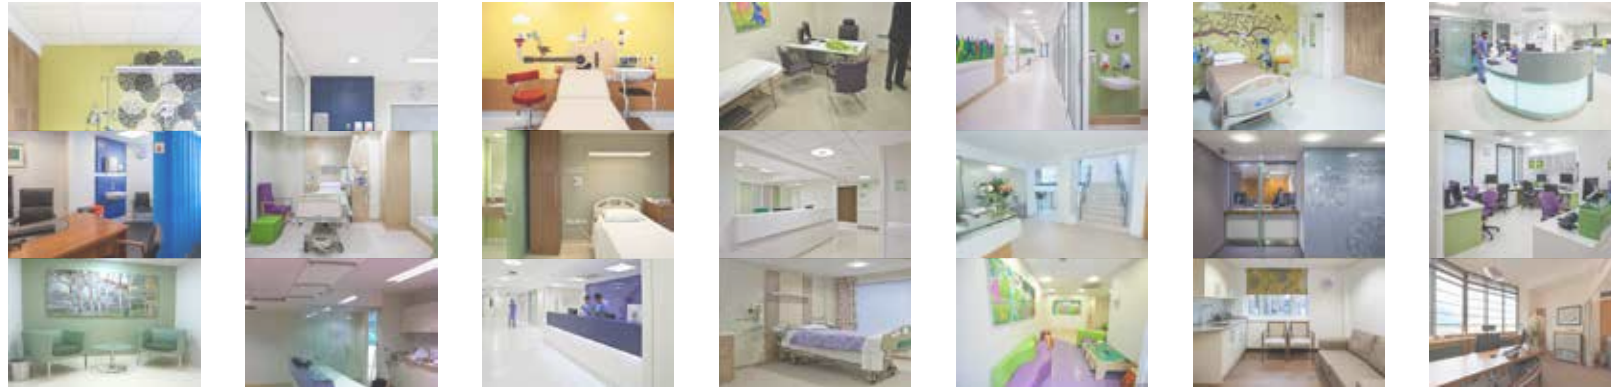

HCA DESIGN STANDARDS PROGRAMME - QUALITY & EQUALITY

Review, Refine, Report