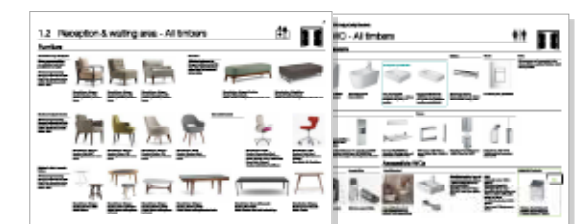

HCA DESIGN STANDARDS PROGRAMME - QUALITY & EQUALITY

Review, Refine, Report

Review, Refine, Report

Review, Refine, Report

+