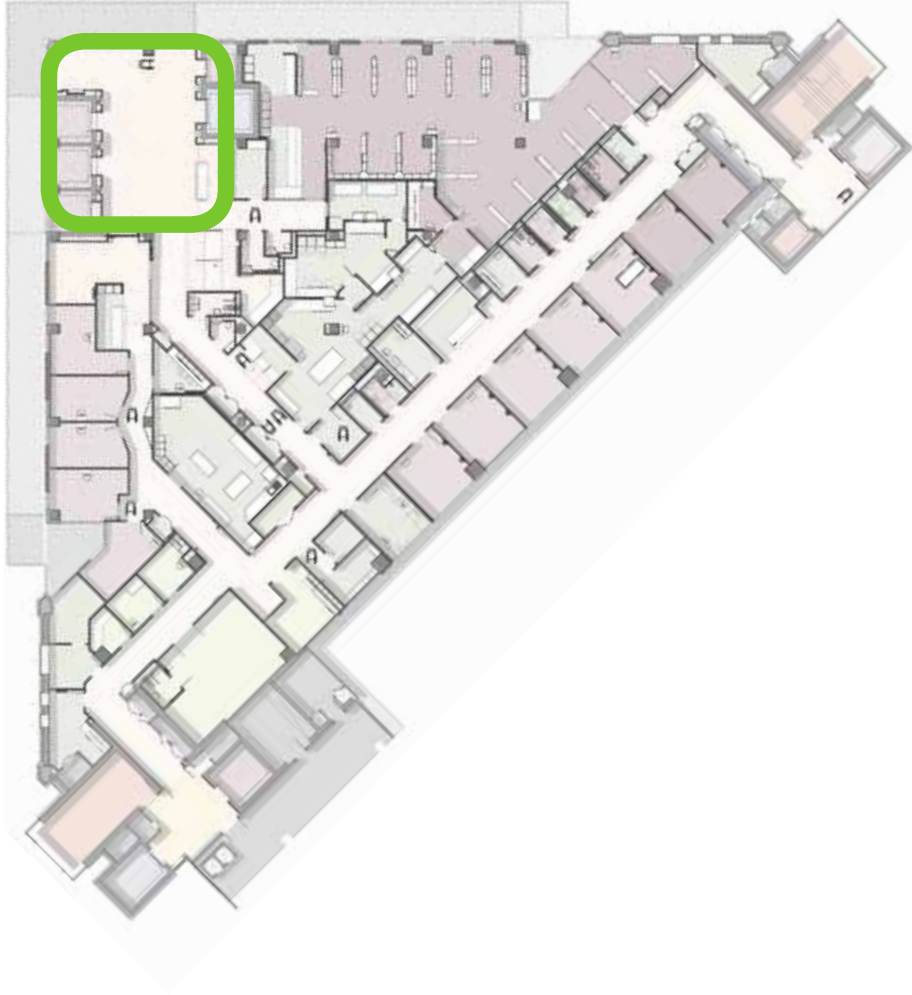

Sixth Floor Plan

KEY

- 1. Womens Health Department
- 2. Urology Department
- 3. GI Department
- 4. ENT+MAX Fax Department
- 5. Paediatrics Department
- 6. Public Lifts

SHARD - MAIN RECEPTION

SHARD - CAFETERIA

41 WELBECK STREET

SYDNEY STREET

CANCER CENTRE AT GUY'S HOSPITAL

TENTH FLOOR

ELEVENTH FLOOR

KEY

- 1. Reception / Waiting
- 2. Consult / Exam
- 3. Chemotherapy
- 4. Pharmacy
- 5. Diagnostics
- 6. Bedroom
- 7. Operating Theatre
- 8. Recovery
- 9. ITU
- 10. Support

CANCER CENTRE AT GUY'S HOSPITAL

TWELFTH FLOOR

THIRTEENTH FLOOR

KEY

- 1. Reception / Waiting
- 2. Treatment
- 3. Bedroom
- 4. Balcony
- 5. Support
- 6. Pantry

CANCER CENTRE AT GUY'S HOSPITAL - RECEPTION

CANCER CENTRE AT GUY'S HOSPITAL - ONCOLOGY